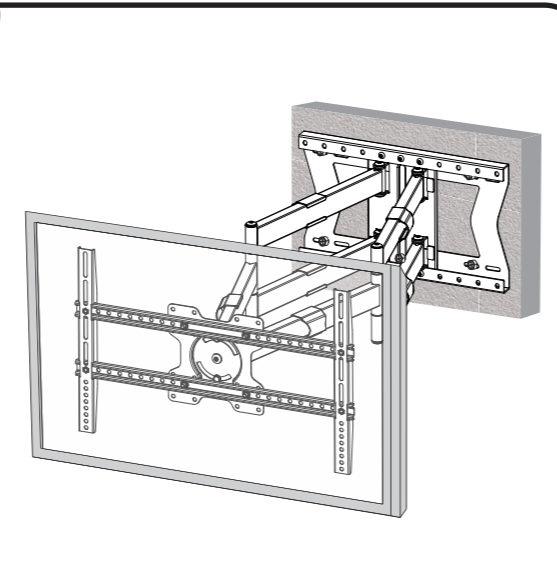

8

9

10

11

12

LED/LCD/Plasma Wall Support

XTR-LA2061-600

MOUNTING INSTRUCTIONS