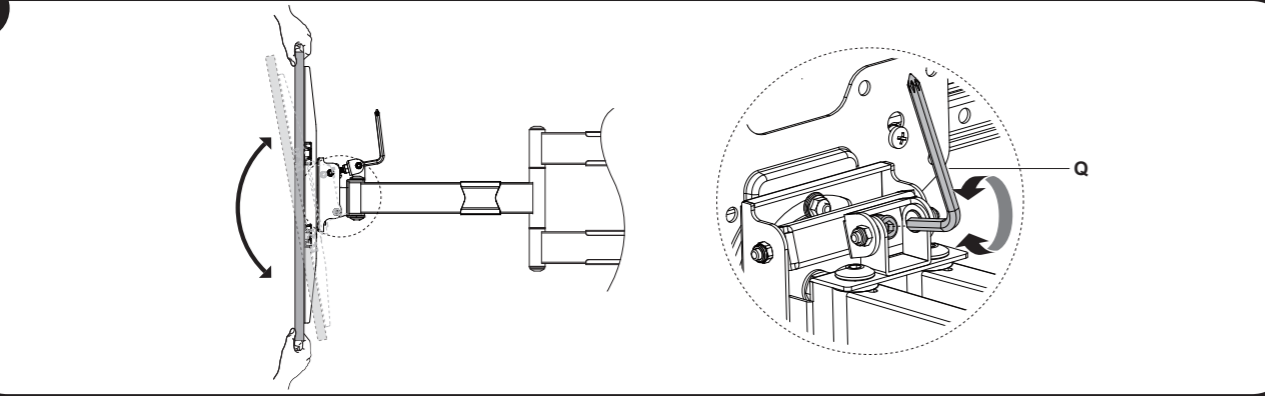

8

9

10

11

12

LED/LCD/Plasma Wall Support

XTR-LA2061-600

MOUNTING INSTRUCTIONS