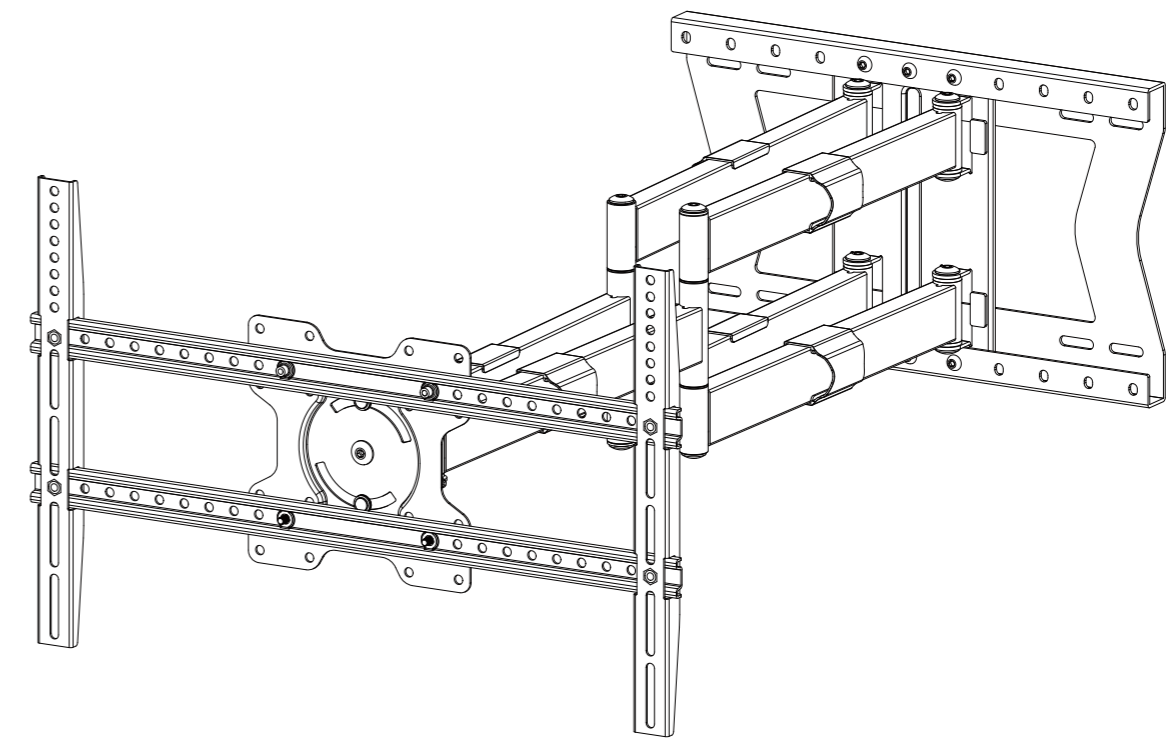

8

9

10

11

12

LED/LCD/Plasma Wall Support

XTR-LA2061-600

MOUNTING INSTRUCTIONS