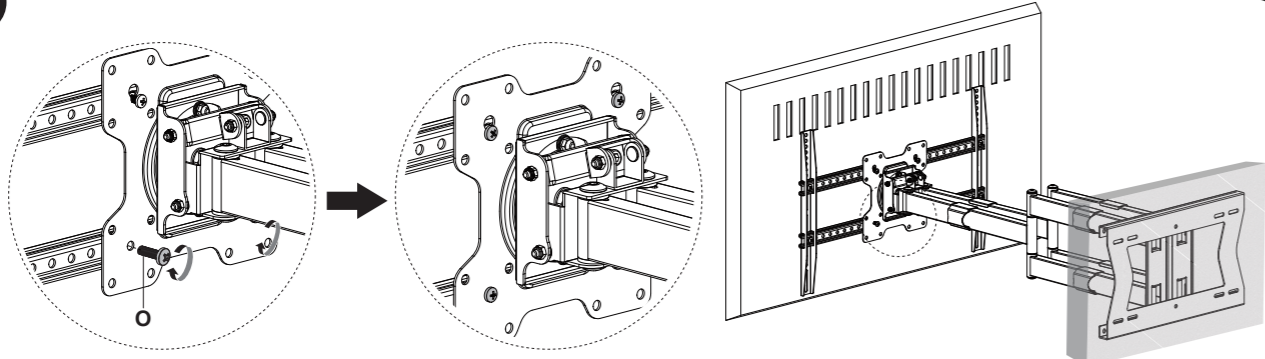

8

9

10

11

12

LED/LCD/Plasma Wall Support

XTR-LA2061-600

MOUNTING INSTRUCTIONS