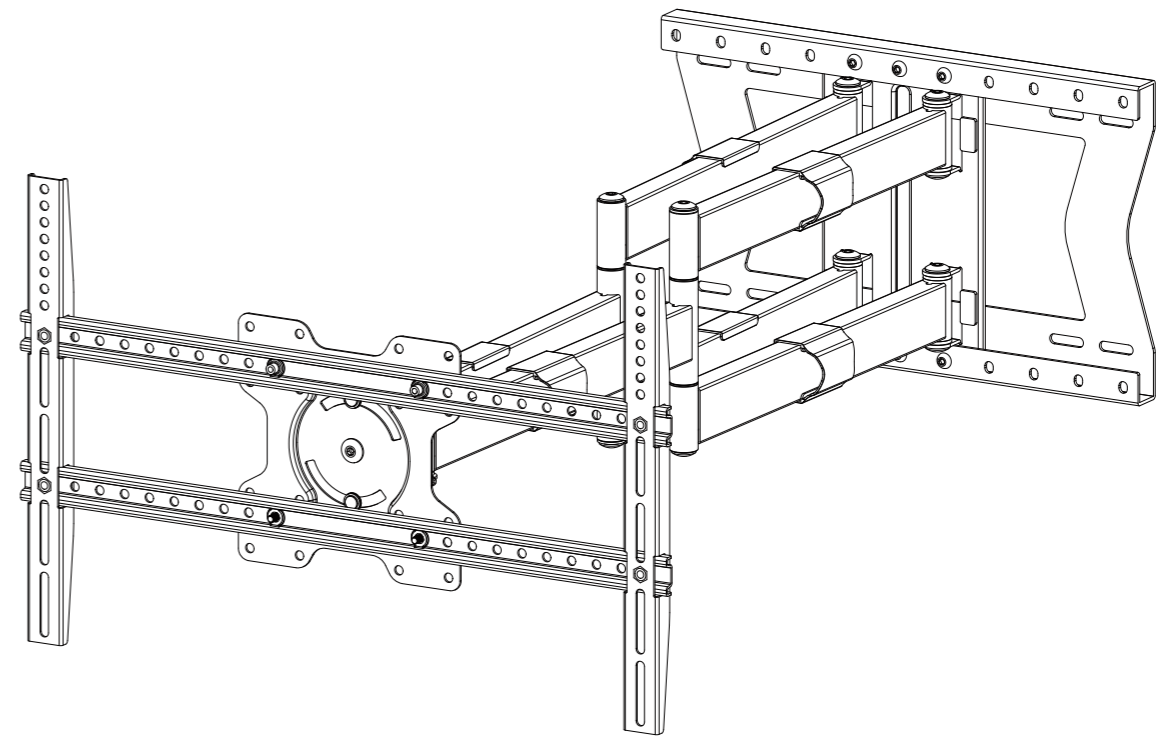

LED/LCD/Plasma Wall Support

XTR-LA2055-600 / XTR-LA2056-600

MOUNTING INSTRUCTIONS